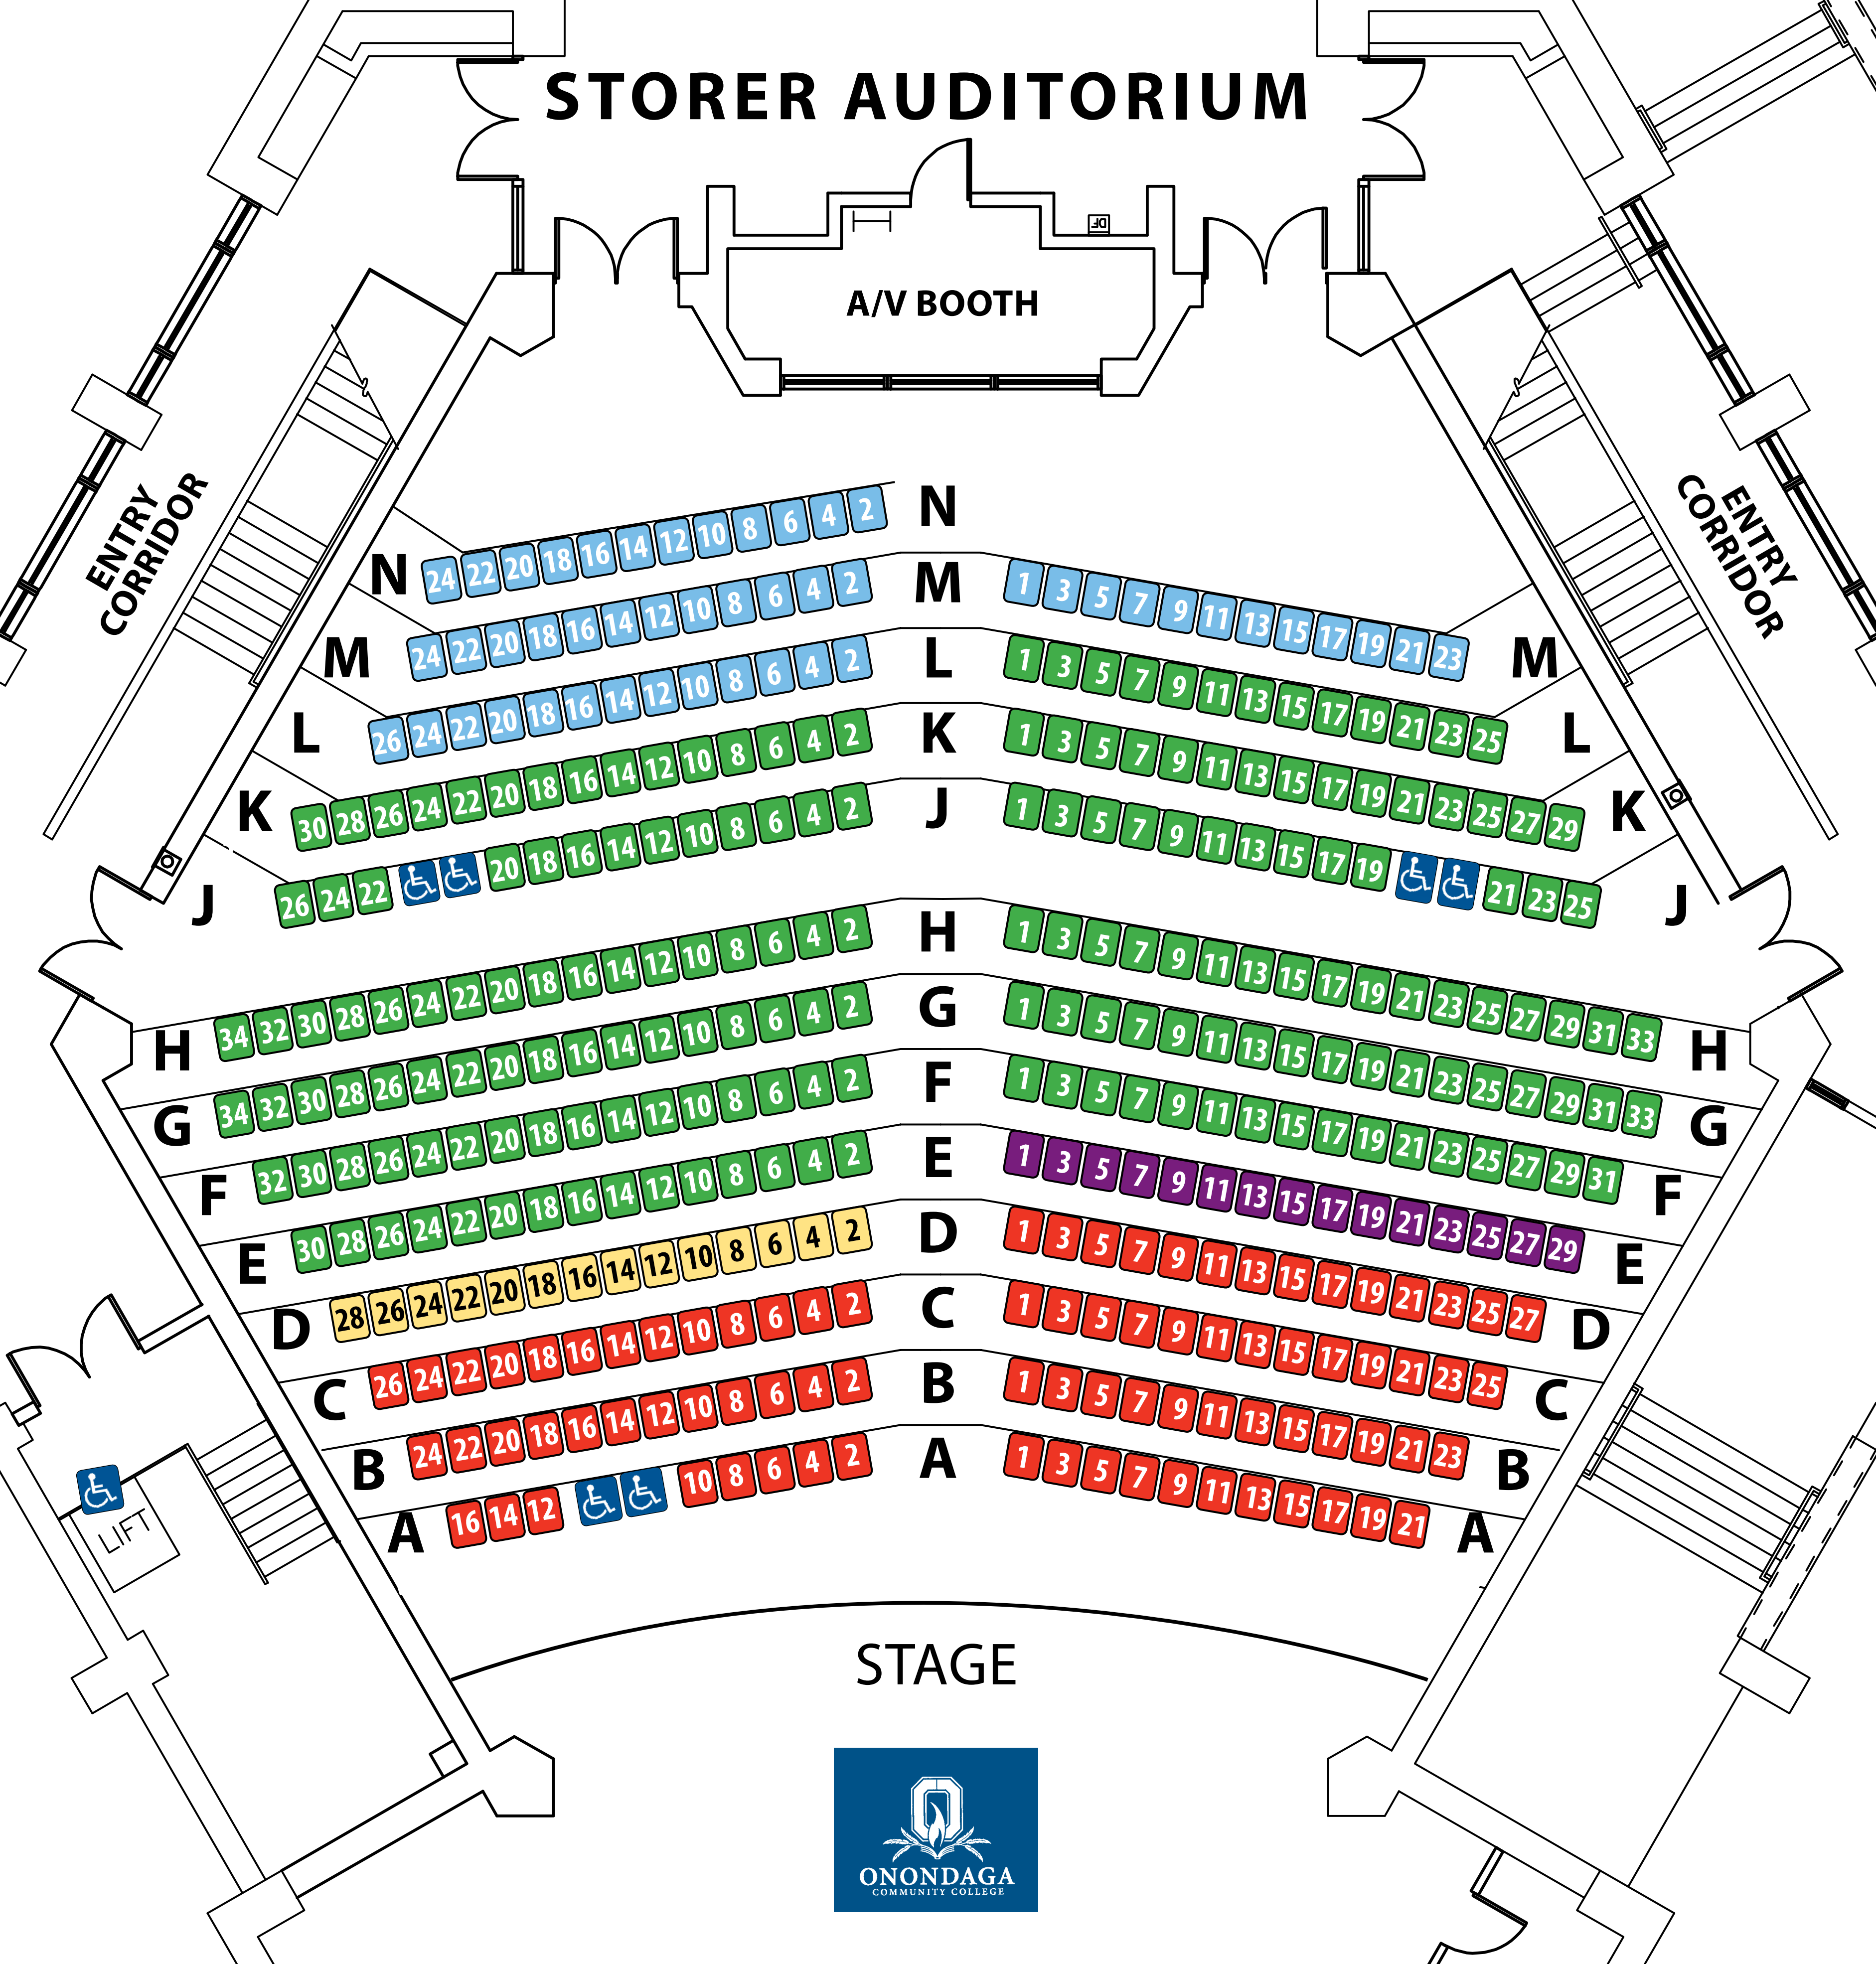

STORER AUDITORIUM

A/V BOOTH

ENTRY CORRIDOR

ENTRY CORRIDOR

STAGE

Storer Seating Chart Key

SEASON TICKETS
(ALL 4 SHOWS)

SPONSOR SEATS

OCC STUDENT SEATS

INDIVIDUAL SHOW TICKETS

ARTISTS' GUESTS SEATS

HANDICAPPED ACCESSIBLE
SEATS